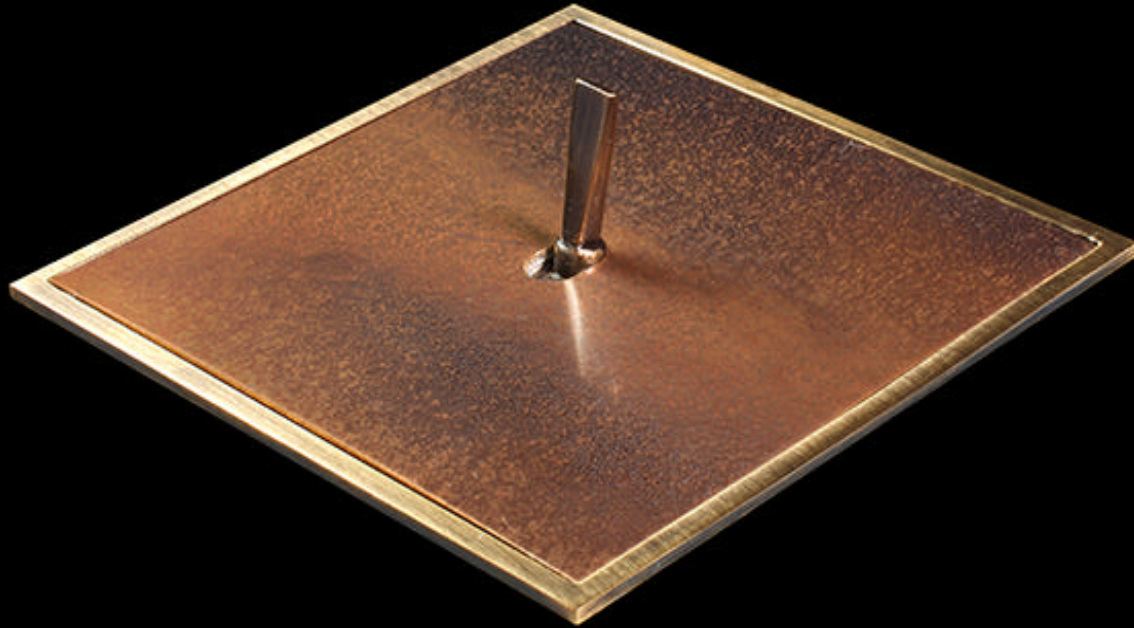

Infinite finishes,

Materials, textures, rings, etc...

www.fontbarcelona.com