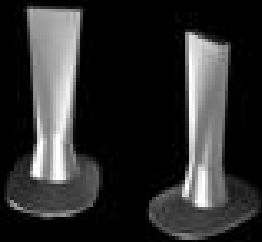

Design: GuimeraiCinca Estudio
Finish : Brushed stainless steel

Architectonique lines,
Minimalist, avant - garde

Infinite finishes,

Materials, textures, rings, etc...

www.fontbarcelona.com

CUSTOMIZATION

CUSTOMIZATION

Toggle

Ring

Button

Switch-plate

Frame

GLASS GLOSSY cooper
aluminium nickel POLISHED black golden
satin chrome GRAPHITE chrome GLASS
BRUSHED STAINLESS STEEL aluminium
chrome nickel polished cooper golden nickel
BRUSHED STAINLESS STEEL aluminium
CORIAN GRAPHITE